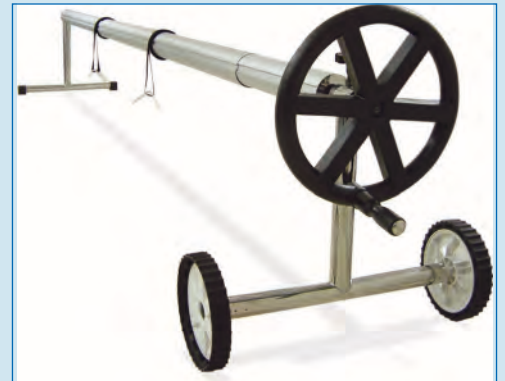

SWIMMING POOL

Powerful cleaner

The ultimate in automatic swimming pool cleaners

- Ready in less than 15 minutes
- Uses the filtration system of your pool
- Easy to install no tools needed
- Suitable for above ground and in ground pools
- Requires a pump of minimum 0.75hp
(Or a minimum flow of 1600ga/h) to function properly.

Powerful cleaner £149.99

Roller

Introducing the new stainless steel roller a must have accessory when putting your pool in ground. (Suitable for pools 12-20ft wide)

Roller £189.99

Swimming Pool solar heating