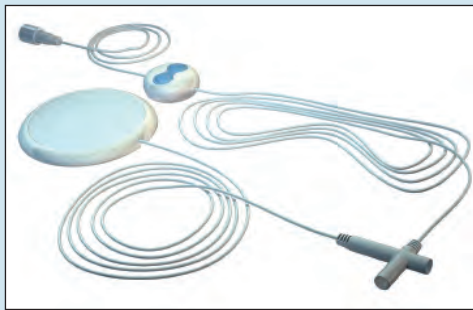

ACCESSORIES

Solar & winter covers

Pool size	Solar	Winter
12ft round	£52.65	£55.25
15ft round	£79.71	£73.25
16ft round	£90.08	£89.25
18ft round	£112.78	£92.50
21ft round	£151.86	£119.50
24ft round	£196.95	£143.50
20x12ft oval	£84.72	£78.00
24x12ft oval	£100.77	£90.25
24x16ft oval	£132.82	£148.55
28x16ft oval	£154.21	£158.50
32x16ft oval	£175.58	£165.00

Swimming pool pumps

Pumps	Price
Doughboy power pack I 1/3 hp	£305.82
Doughboy power pack I 1/2 hp	£334.00
Doughboy power pack I 3/4 hp	£362.00
Doughboy power pack II 1 hp	£393.00
Spec badu top 6	£253.00
Spec badu top 8	£270.00
Spec badu top 12	£283.00
Spec badu top 14	£340.00

Ladders

Deluxe Doughboy A frame safety ladder 48/52"	£200.00
Resin deck ladder 48/52"	£180.00
Stainless steel deck ladder 48/53"	£289.93

Lights

Over the wall above ground swimming pool light	£127.00
Magnetic swimming pool light for steel wall pools	£89.00
Add on kit for 1 additional magnetic light	£49.00

Swimming pool filters

Filter	Price
Media master 1300	£290.65
Media master 1600	£446.80
Media master 1900	£526.00
Doughboy 12sqft cartridge	£47.00
Doughboy 20sqft cartridge	£59.00
Doughboy 40sqft cartridge	£65.00
Doughboy standard skimmer	£117.00
Doughboy deluxe skimmer	£180.00